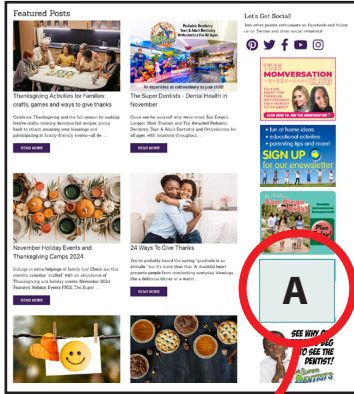

DIGITAL MARKETING SPECIFICATIONS

WEBSITE BANNERS

- Home Page size A
- 300 x 250 pixels at 150 ppi RGB

- Interior size D
- 300 x 250 pixels at 150 ppi RGB

SPONSORED CONTENT

- 700 words • 2-3 images
- Business Logo • Link

E-NEWSLETTER

DEDICATED E-BLAST

- 700 x 800 pixels at 150 ppi RGB

SPONSORED E-BLAST

- 700 x 200 pixels at 150 ppi RGB

SUMMER CAMPS & PROGRAMS DIGITAL GUIDE

- Copy • Photos • Video • Logo • Link

SAN DIEGO BABIES & TODDLERS

- Single Page - 8.375 x 10.875
- Double Page - 16.75 x 10.875
- jpg, png, pdf • 150 ppi RGB