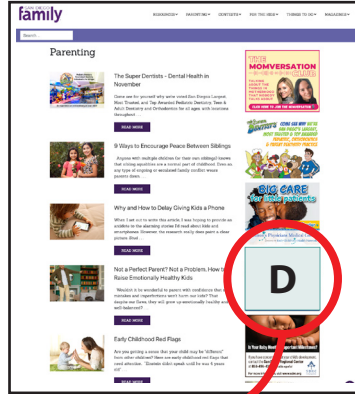

DIGITAL MARKETING SPECIFICATIONS

WEBSITE BANNERS

- Home Page size A
- 300 x 250 pixels at 150 ppi RGB

- Interior size D
- 300 x 250 pixels at 150 ppi RGB

SPONSORED CONTENT

- 700 words • 2-3 images
- Business Logo • Link

E-NEWSLETTER

DEDICATED E-BLAST

- 700 x 800 pixels at 150 ppi RGB

SPONSORED E-BLAST

- 700 x 200 pixels at 150 ppi RGB

SUMMER CAMPS & PROGRAMS DIGITAL GUIDE

- Copy • Photos • Video • Logo • Link

SAN DIEGO BABIES & TODDLERS

- Single Page - 8.375 x 10.875
- Double Page - 16.75 x 10.875
- jpg, png, pdf • 150 ppi RGB