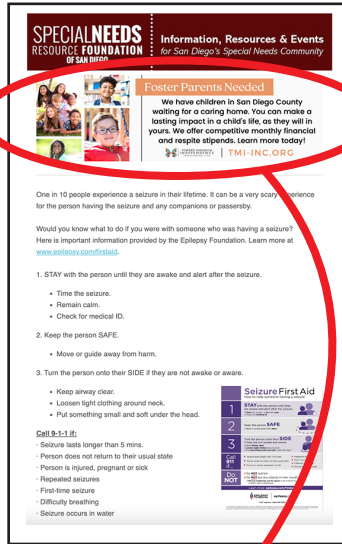

DIGITAL MARKETING SPECIFICATIONS

WEBSITE BANNERS

- Home Page size A
- 300 x 250 pixels at 150 ppi RGB

- Interior size D
- 300 x 250 pixels at 150 ppi RGB

SPONSORED CONTENT

- 700 words • 2-3 images
- Business Logo • Link

E-NEWSLETTER

DEDICATED E-BLAST

- 700 x 800 pixels at 150 ppi RGB

SPONSORED E-BLAST

- 700 x 200 pixels at 150 ppi RGB

SUMMER CAMPS & PROGRAMS DIGITAL GUIDE

- Copy • Photos • Video • Logo • Link

SAN DIEGO BABIES & TODDLERS

- Single Page - 8.375 x 10.875
- Double Page - 16.75 x 10.875
- jpg, png, pdf • 150 ppi RGB